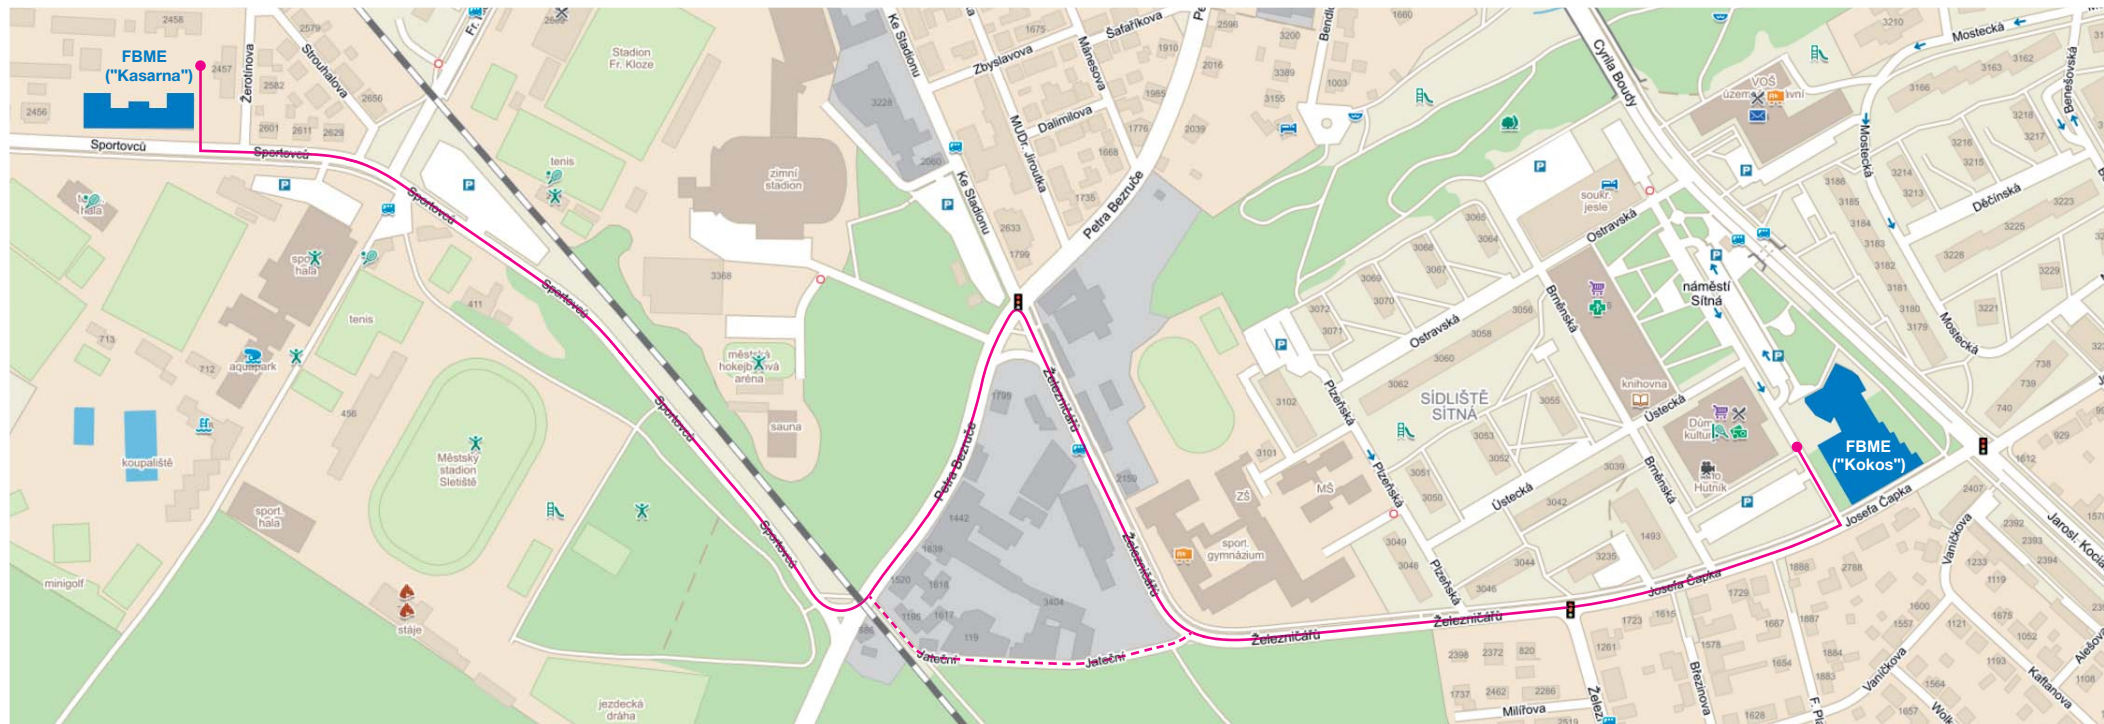

The shortest way between the buildings of FBME • — by car 1.8 km – 5 min • - - - on foot 1,5 km – 15 min

Faculty of Biomedical Engineering (FBME); "KOKOS" building - address nám. Sítňá 3105, Kladno; "KASARNA" building - address Sportovců 2311, Kladno